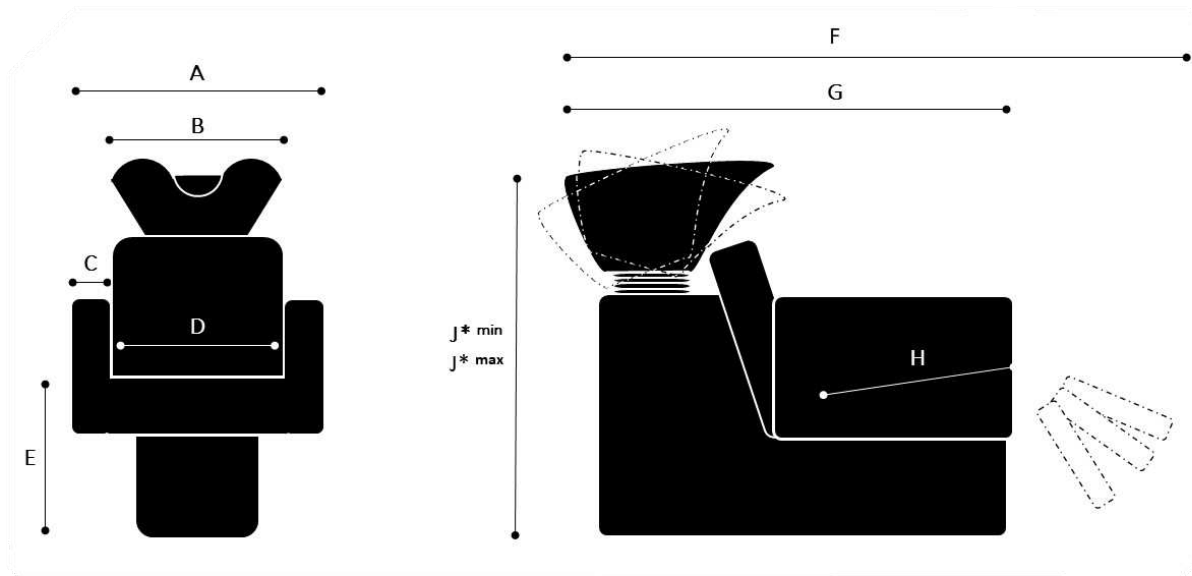

Product Information Sheet

Delta Violet

Please note that our warranty is limited in case of incorrect installation. Incorrect installation will be assumed when installation has taken place without Welonda installation set. Order details of the installation sets are to be found in the pricelist washunits accessories

Measures

A	58cm	F	N/A
B	50cm	G	120cm
C	6cm	H	53cm
D	49cm	J*min	93cm
E	49cm	J*max	105cm

Packaging

120cm x 75cm x 120cm (Length x Height x Depth)

Photos, 2D/3D drawings : www.welonda.com → distributors log-in